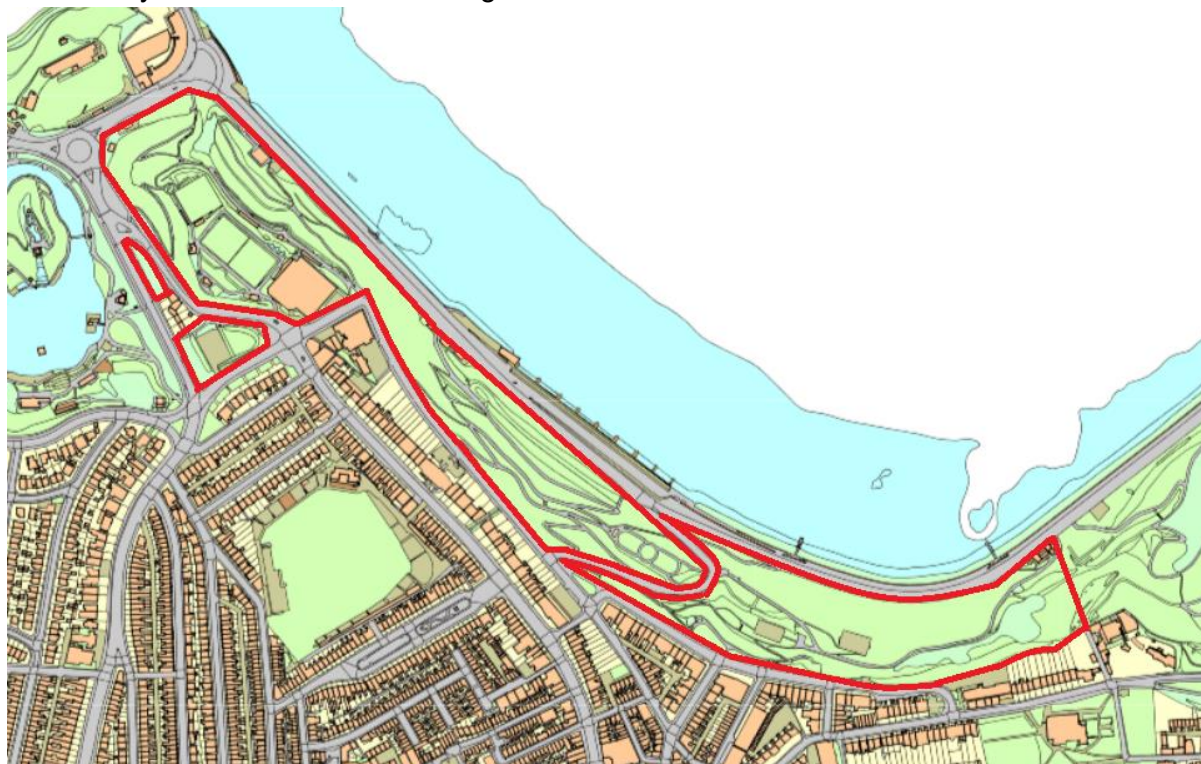

## Schedule 1

#### Locations to be included in the Order (restricted areas):

1. Royal Albert Park, Scarborough
2. Castle Dyke, Scarborough
3. South Cliff, Italian Gardens & Holbeck, Scarborough
4. Scalby Beck, Scarborough
5. Marvels & Open Air Theatre, Scarborough
6. Peasholm Park, Scarborough
7. Museum Terrace, Crescent & Valley Park, Scarborough
8. Whitby Abbey, Whitby
9. Pannett Park, Whitby

- 
1. Royal Albert Park, Scarborough

2. Castle Dyke, Scarborough

3. South Cliff, Italian Gardens & Holbeck, Scarborough

4. Scalby Beck, Scarborough

5. Marveles, Scarborough

6. Peasholm Park, Scarborough

7. Museum Terrace, Crescent & Valley Park, Scarborough